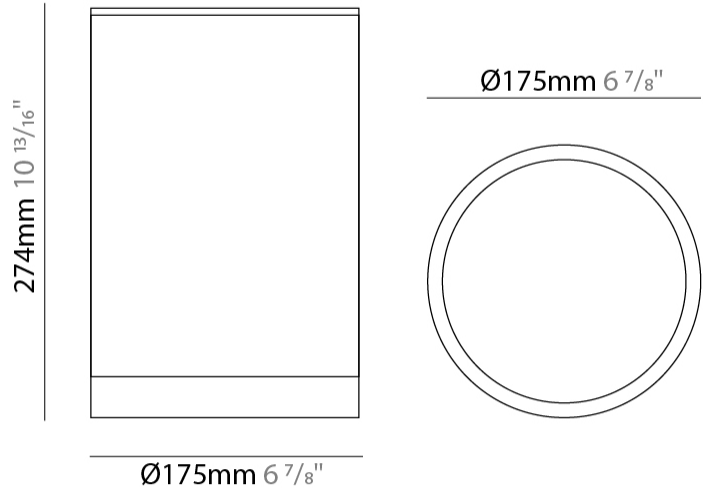

EMME SURFACE

E10C0024-

base number   Color   Finish   Lens
Temperature   Options   Options

1. To build a product code in our configurator select the specify button on the base model # product page
2. To build a manual product code on this datasheet choose from the options listed below in blue font and add the suffix to the base model #

GENERAL

Series: Emme
Brand: Side
Division: Exterior
Mounting Type: Surface
Mounting Location: Ceiling
Subcategory: Downlight

PHYSICAL

Shape: Cylinder
Diameter (mm): 175
Diameter (in): 6 7/8
Height (mm): 274
Height (in): 10 13/16
Light Distribution: Direct
Weight (kg): 4.25
Weight (lbs): 9.4
Diffuser: Clear tempered glass
Fixture Finish: WHI / BLK / GRY
Fixture Material: Aluminum Die Cast

ELECTRICAL

Lamp Type: LED (Zhaga Standard)
Input Wattage (W): 36 / 41.6
Total Output Wattage (W): 32 / 37.6
Dimming: Non-Dimming / Phase Dimming (120vac Only)
Driver Included: Yes
Driver Location: Integrated
Driver Type: Constant Current- Universal
Driver Class: Class 2
Input Voltage (V): 120 - 277
Constant Current (MA): 1050
Upon Request: Remote: 0-10Vdc dimming

LED

Color Temperature (°K): 3000 / 4000
Max. Delivered Lumen (lm): 2884.9 / 3147.1
Nominal Lumen (lm): 3300 / 3600
CRI: >80 CRI
Lamp Life (hrs): 50000

OPTICAL

Optic°: 25 / 40

RATINGS AND CERTIFICATIONS

Certified By: Certified for North American Standards
IP rating: IP65
IK Rating: IK06
Upon Request: Dark Sky Certification

4.5kg / 9.97 lbs